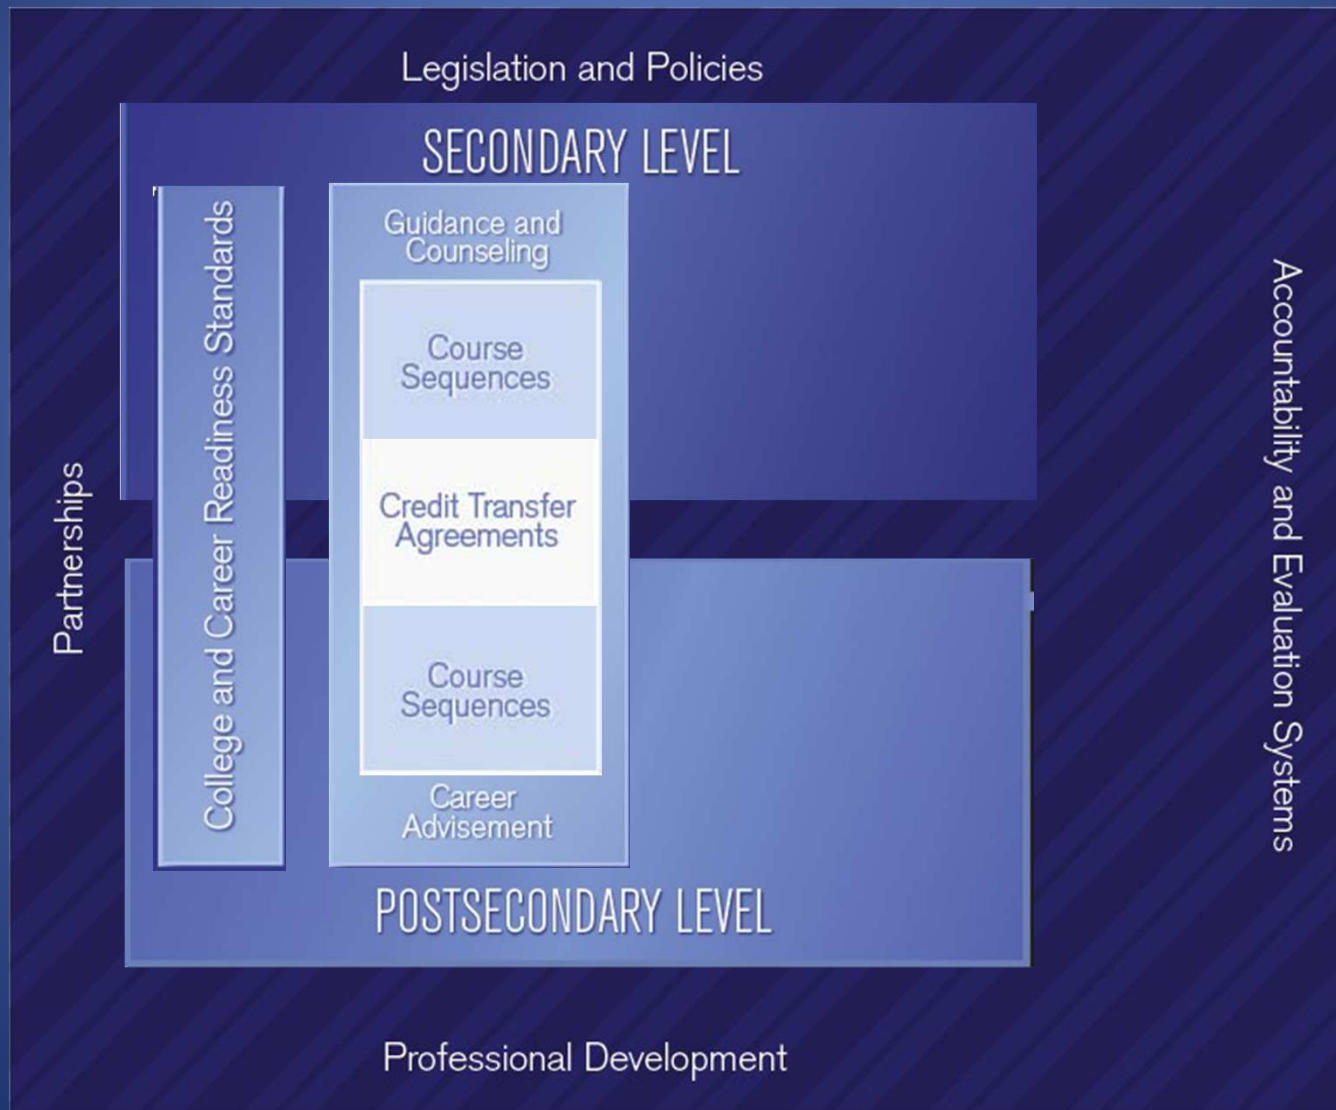

# PROGRAM OF STUDY DESIGN FRAMEWORK

*"A program of study is a structured sequence of courses designed to ensure college and career readiness leading to a postsecondary-level credential."* - Operational definition