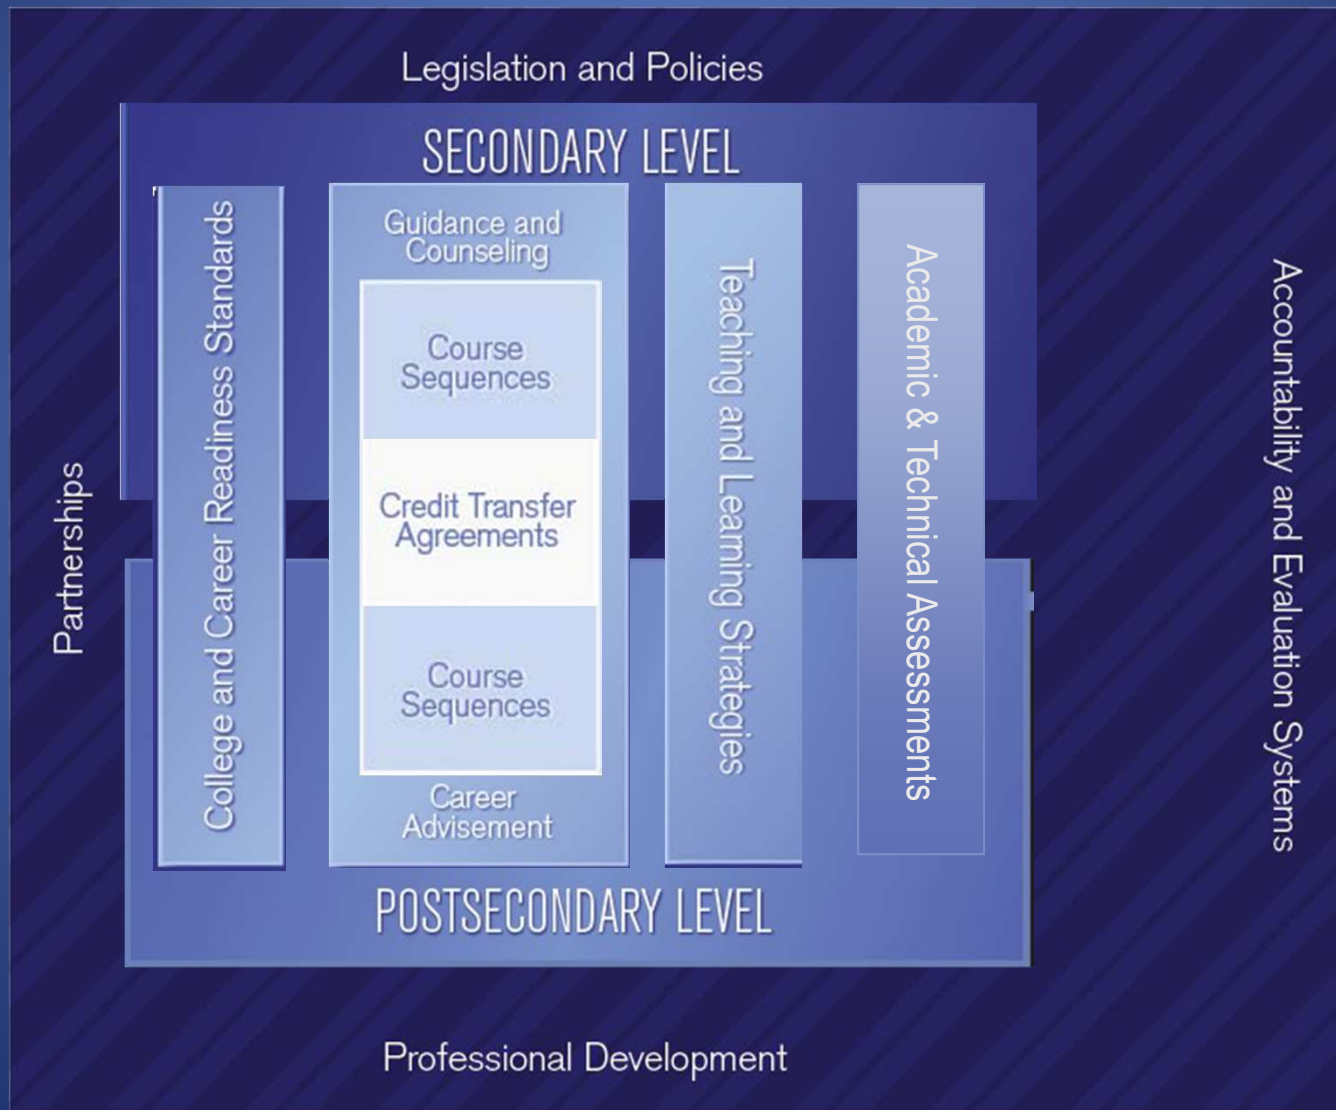

# PROGRAM OF STUDY DESIGN FRAMEWORK

*"A program of study is a structured sequence of courses designed to ensure college and career readiness leading to a postsecondary-level credential."* - Operational definition