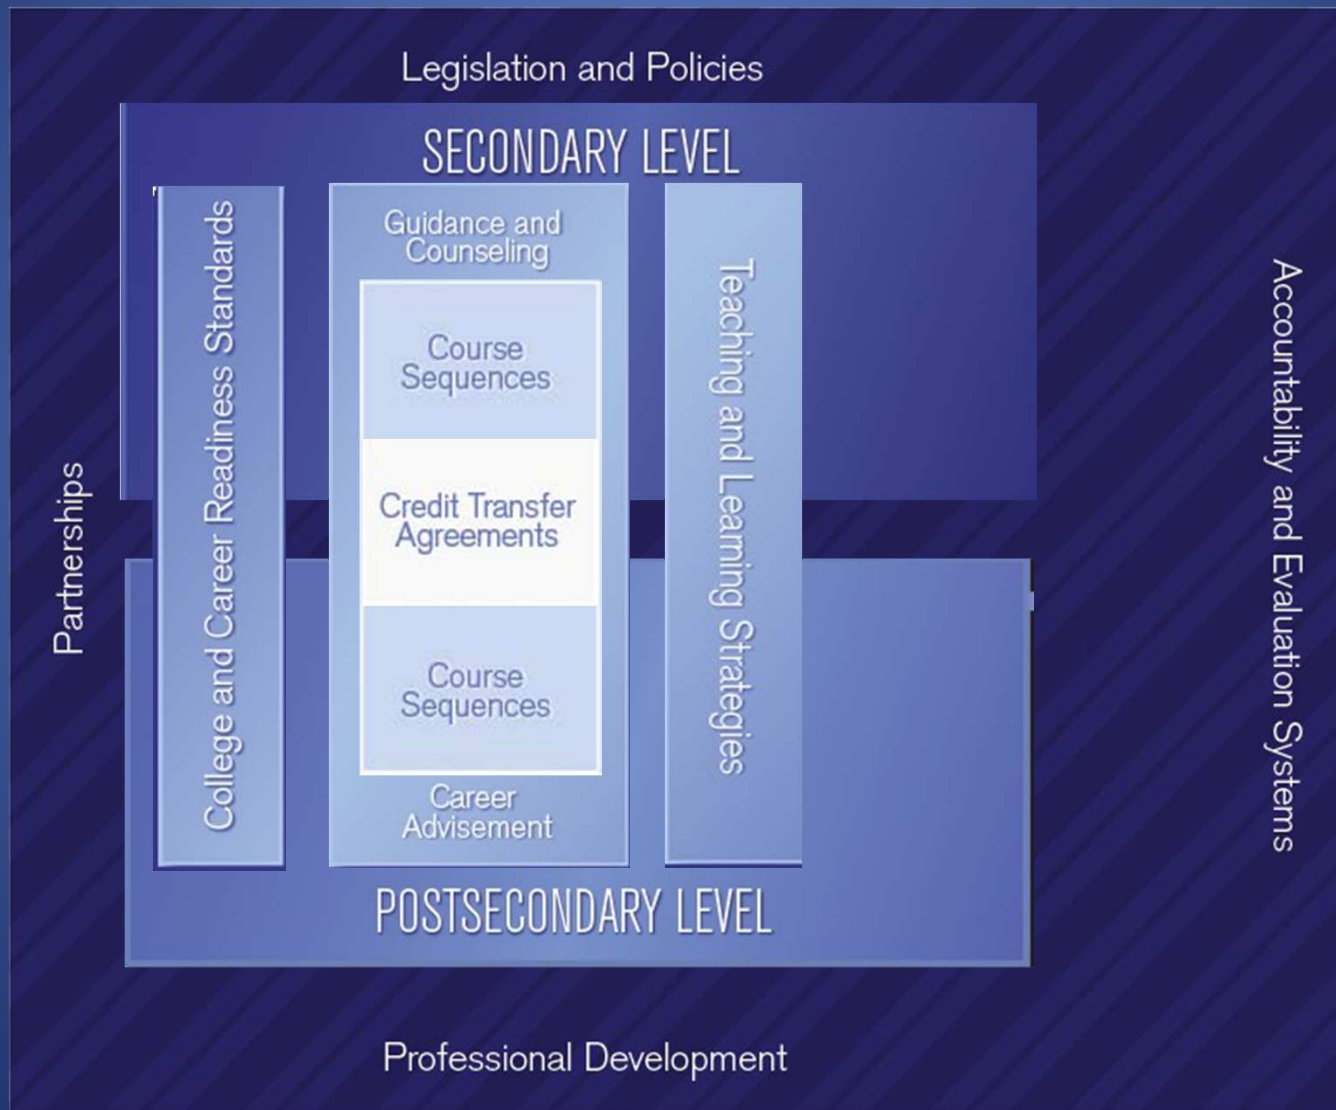

# PROGRAM OF STUDY DESIGN FRAMEWORK

*"A program of study is a structured sequence of courses designed to ensure college and career readiness leading to a postsecondary-level credential."* - Operational definition