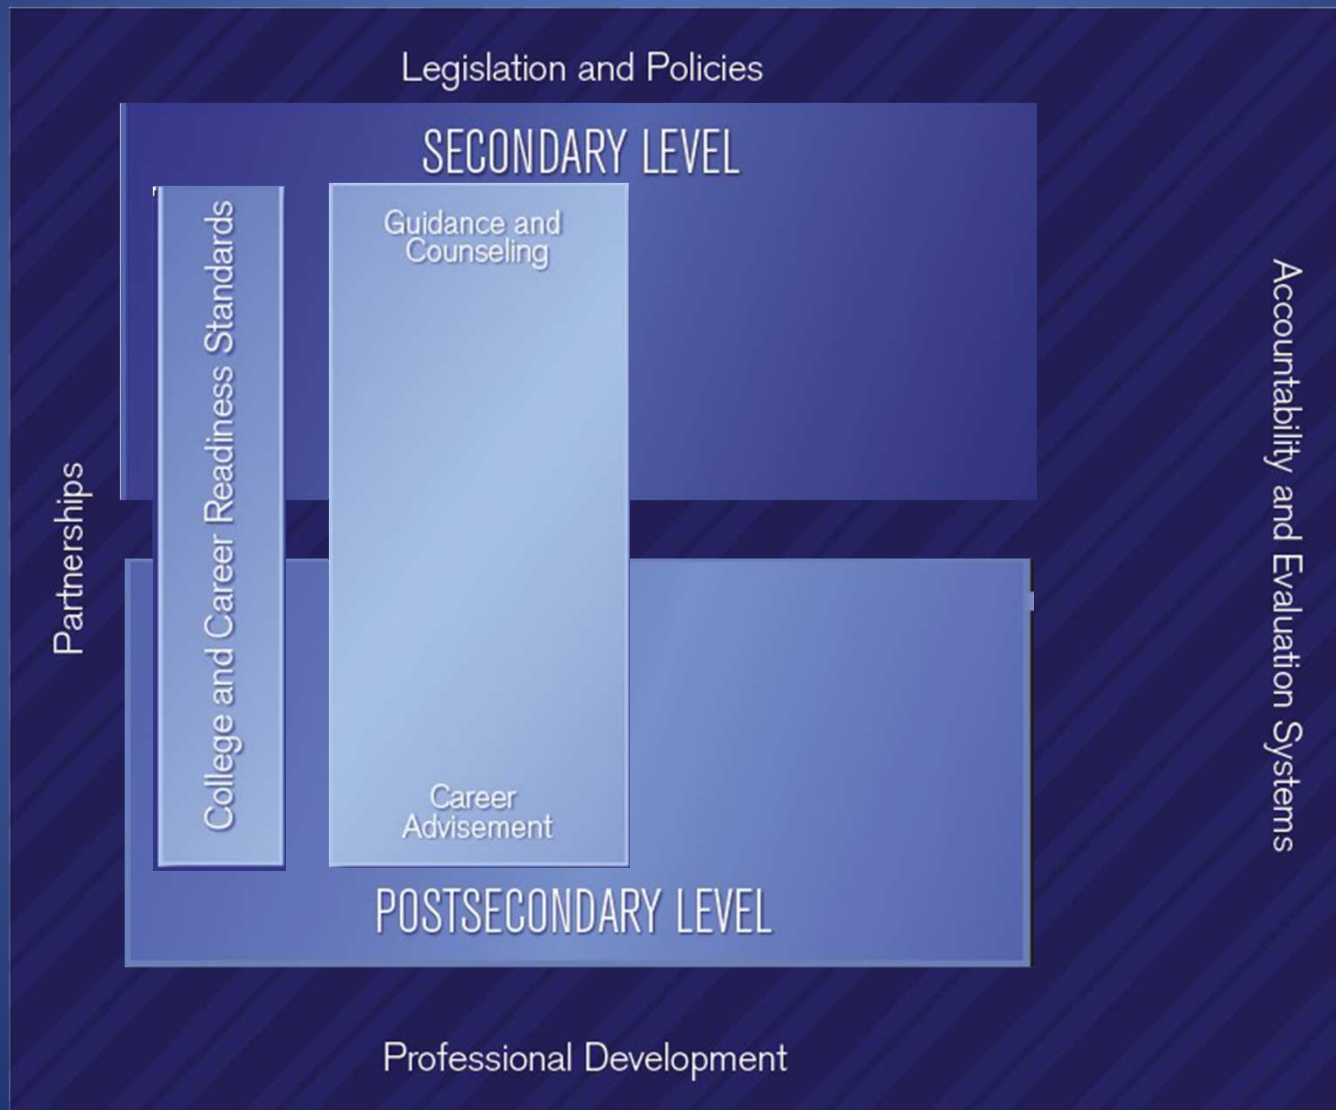

# PROGRAM OF STUDY DESIGN FRAMEWORK

*"A program of study is a structured sequence of courses designed to ensure college and career readiness leading to a postsecondary-level credential."* - Operational definition