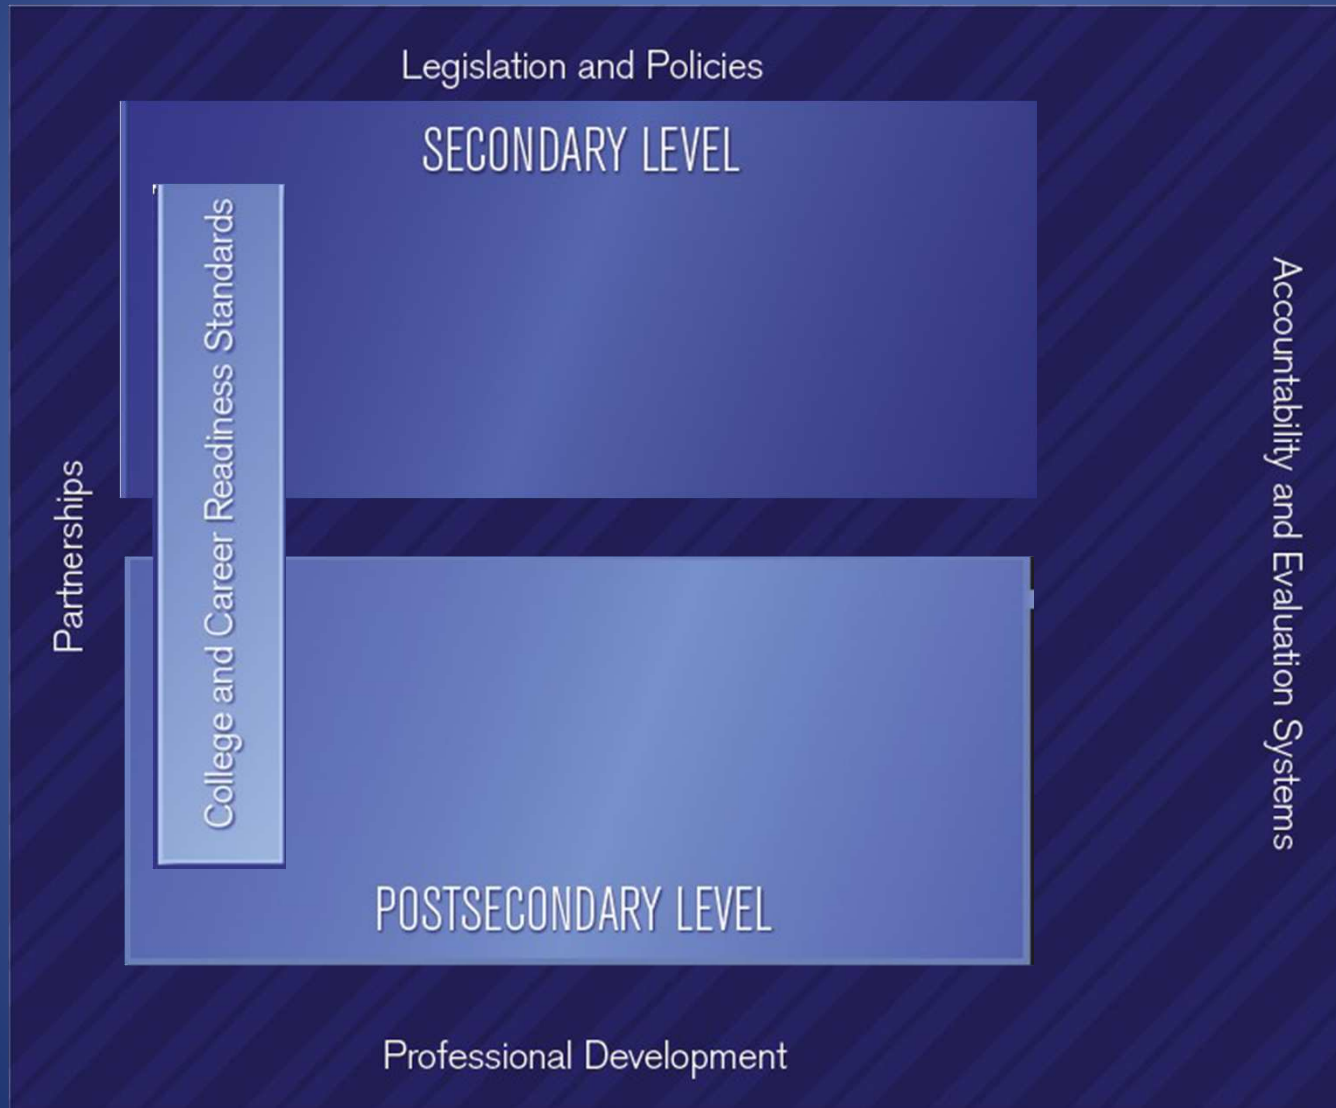

# PROGRAM OF STUDY DESIGN FRAMEWORK

*"A program of study is a structured sequence of courses designed to ensure college and career readiness leading to a postsecondary-level credential."* - Operational definition