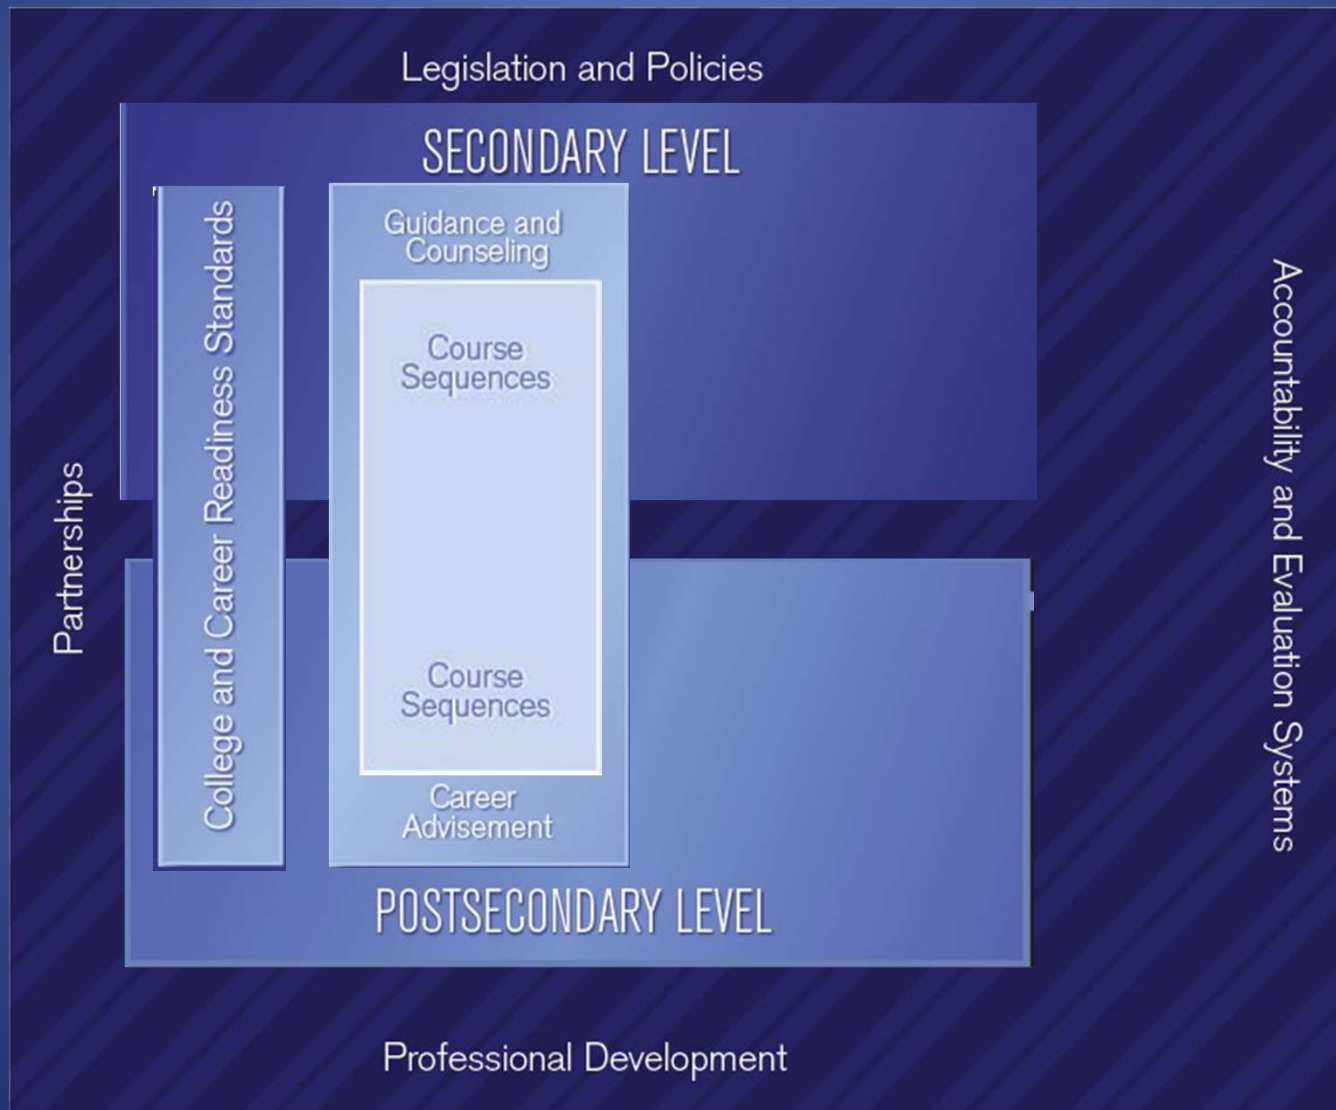

# PROGRAM OF STUDY DESIGN FRAMEWORK

*"A program of study is a structured sequence of courses designed to ensure college and career readiness leading to a postsecondary-level credential."* - Operational definition